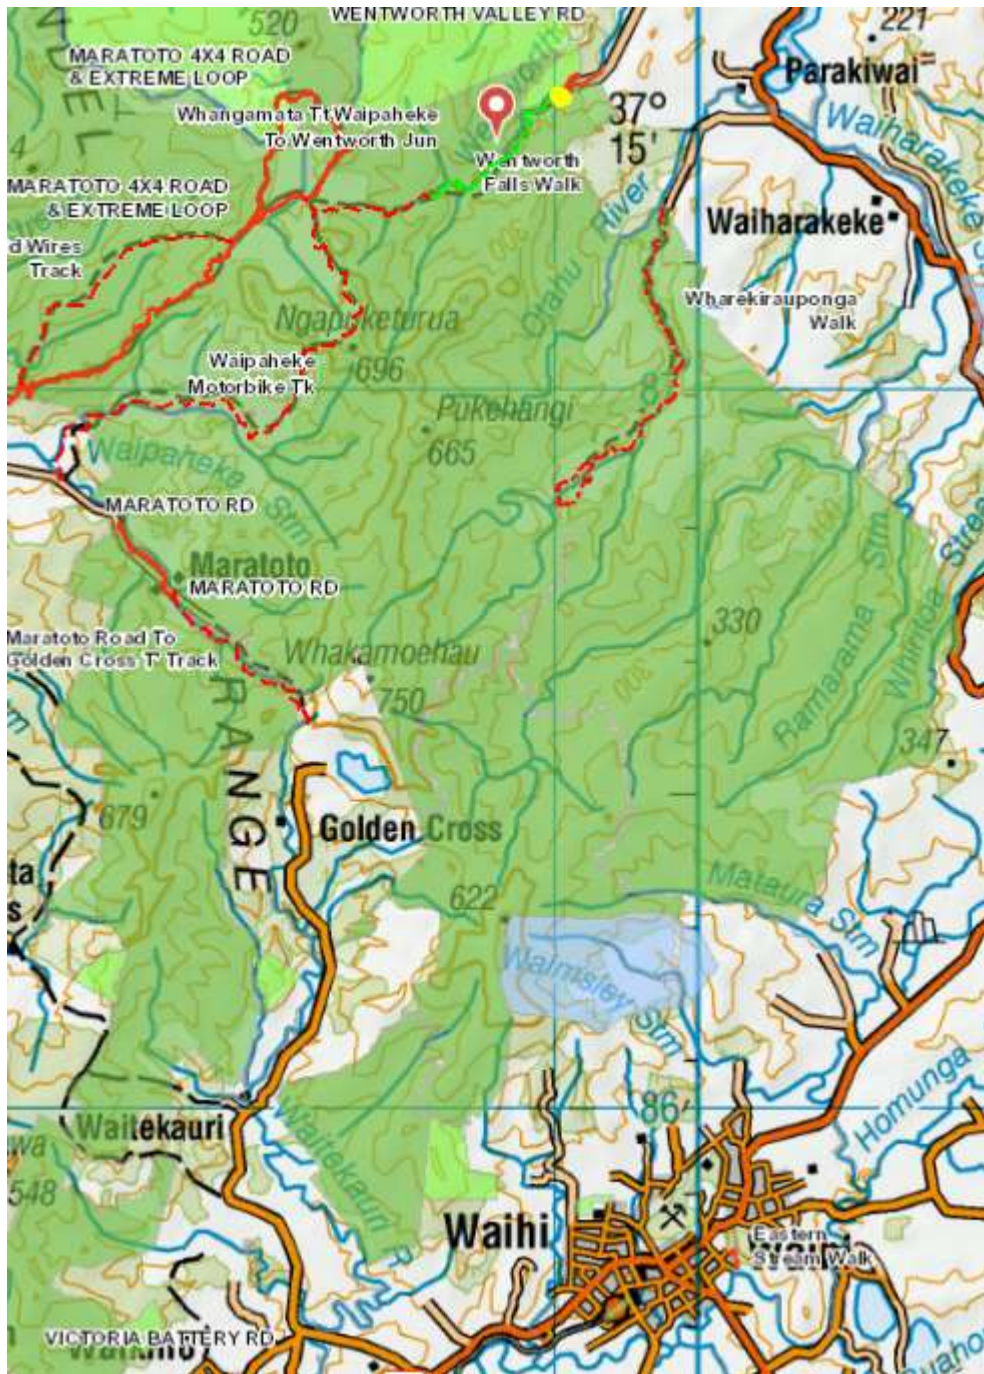

Kauri Dieback Mk2 Cleaning Stations – Stage 1

Kauri Loop Hakarimata

Wentworth Falls Track

Tuahu Track

Puketui Valley Road, Broken Hills

Kauaeranga Valley Road End

Whenuakite Track

Waiou Kauri Grove