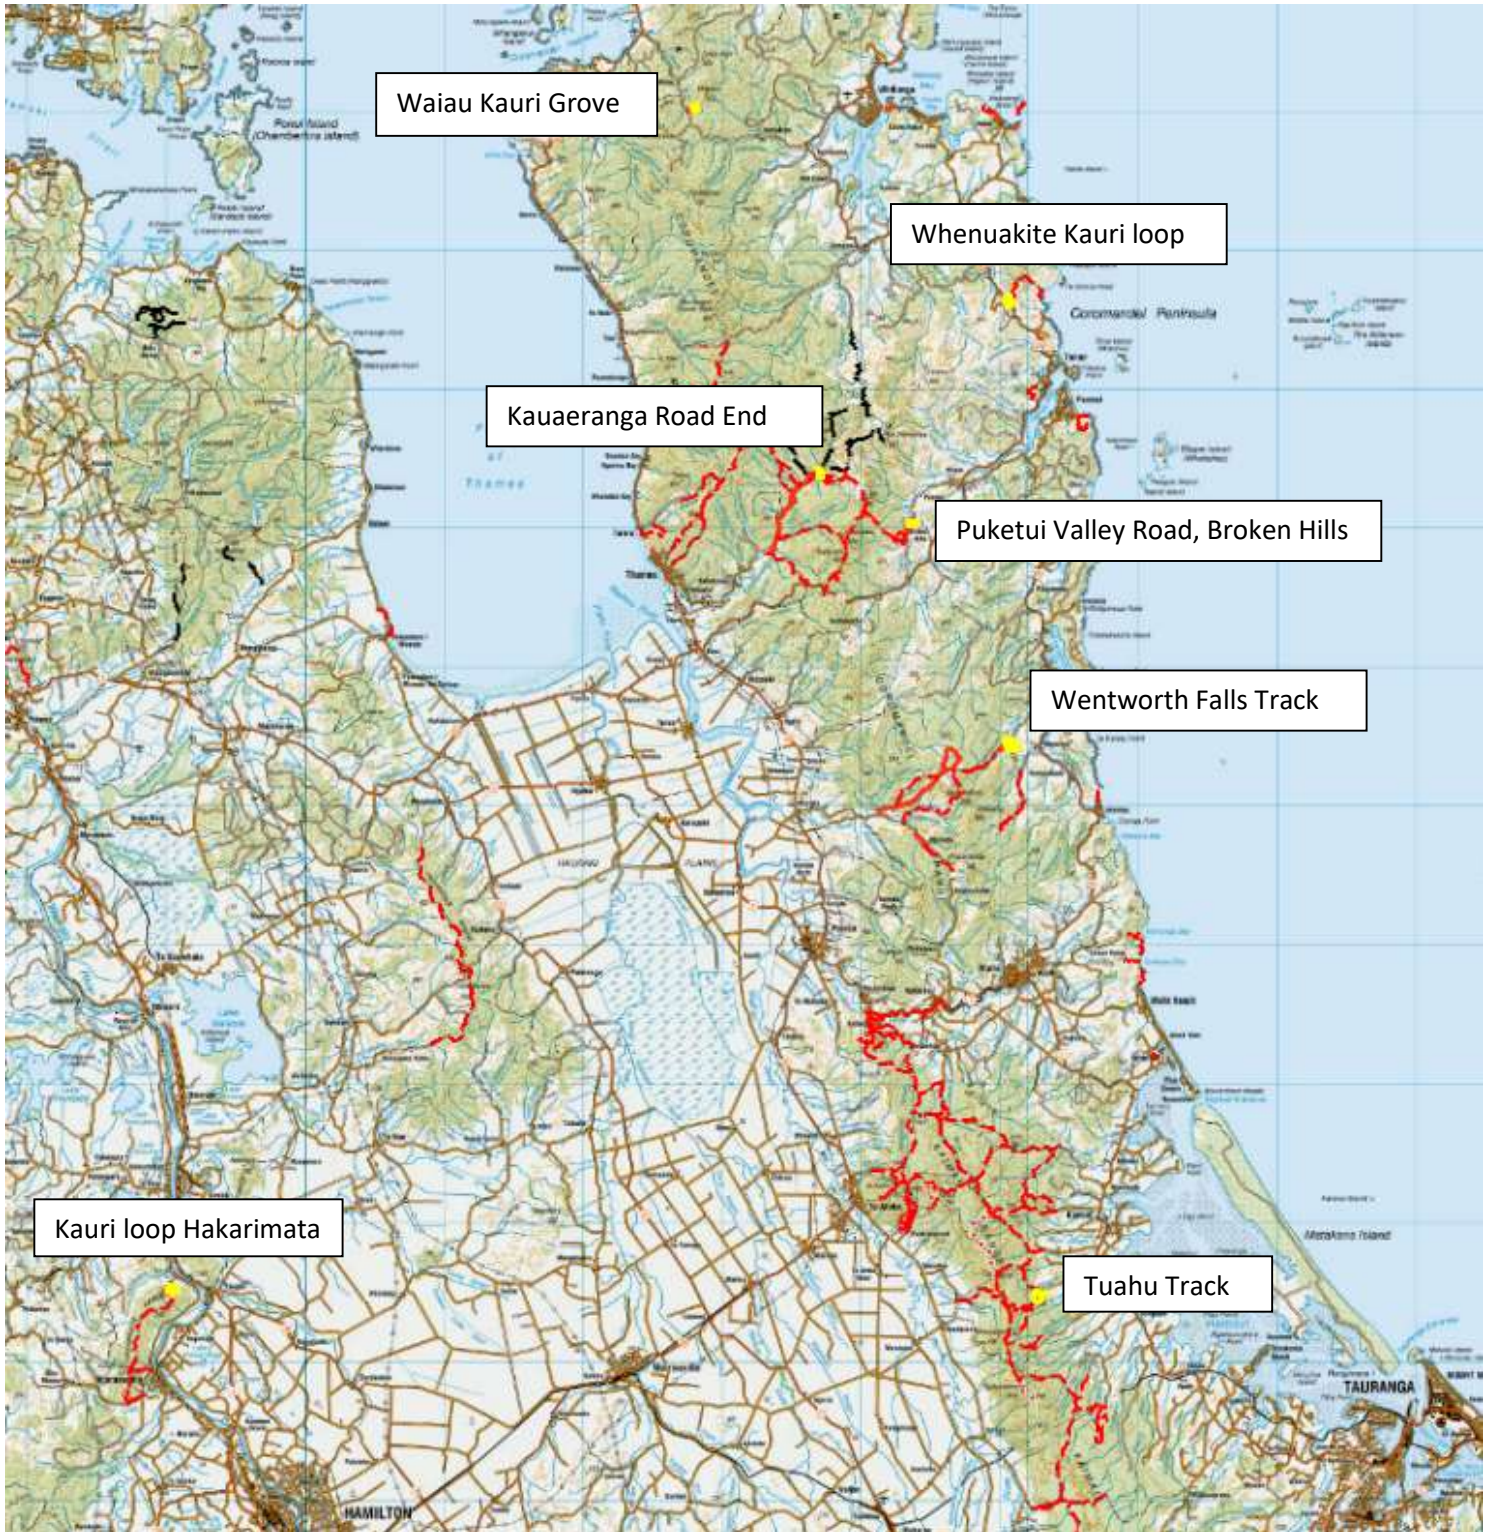

Kauri Dieback Mk2 Cleaning Stations – Stage 1

Kauri Loop Hakarimata

Wentworth Falls Track

Tuahu Track

Puketui Valley Road, Broken Hills

Kauaeranga Valley Road End

Whenuakite Track

Waiou Kauri Grove